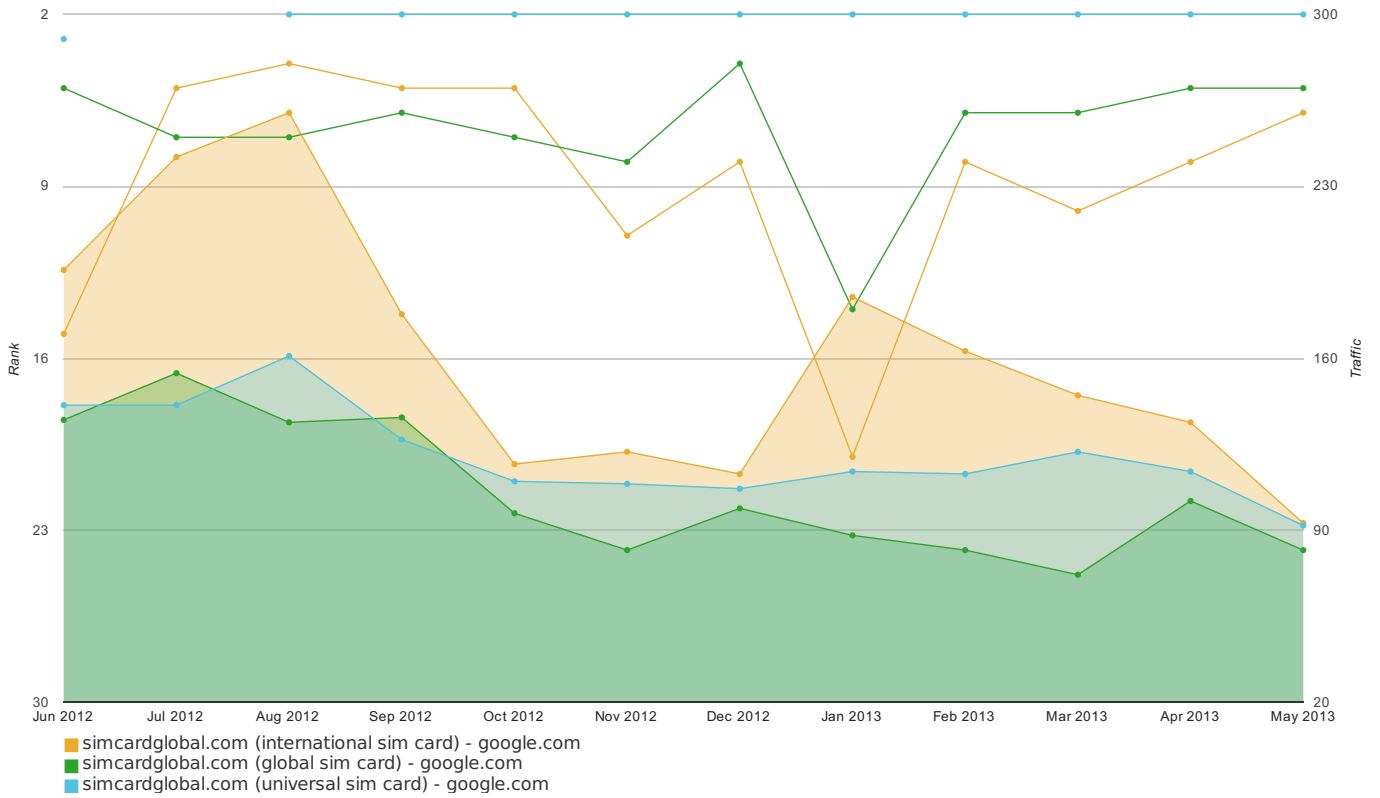

SIM CARD GLOBAL

Created on 06/16/2013

Rankings Graphs > Rank Graph	1
Rankings Progress > Monthly Snapshot	2
Rankings Summary > Dashboard	3
Rankings Summary > Dashboard	4
Rankings Summary > Dashboard	5

# Rankings Graphs > Rank Graph

(06/01/2012 - 05/31/2013)